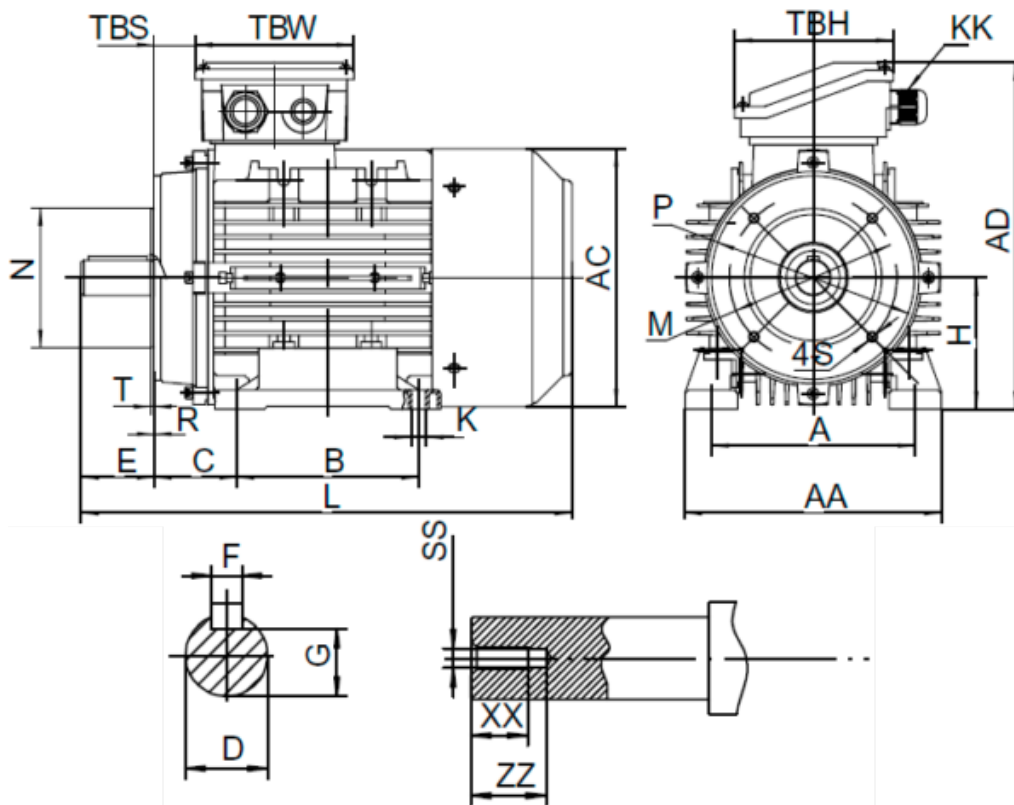

# Data Sheet

Article number: 2518011002260140

Description: Kleedrive T3A 132M2-2 11.0kw 2800 rpm UL/CSA  
3x400/690V 50 HZ IP55 B34 Eff=82,7%

## Measures

A = 216	F = 10	R = 0	ZZ = 37
AA = 260	G = 33	S = M10	
AC = Ø261	H = 132	SS = M12	
AD = 323	HD = 191	T = 3.5	
B = 178	L = 498	TBH = 118	
C = 89	M = Ø165	TBS = 36.5	
D = Ø38	N = Ø130	TBW = 118	
E = 80	P = Ø200	XX = 28	